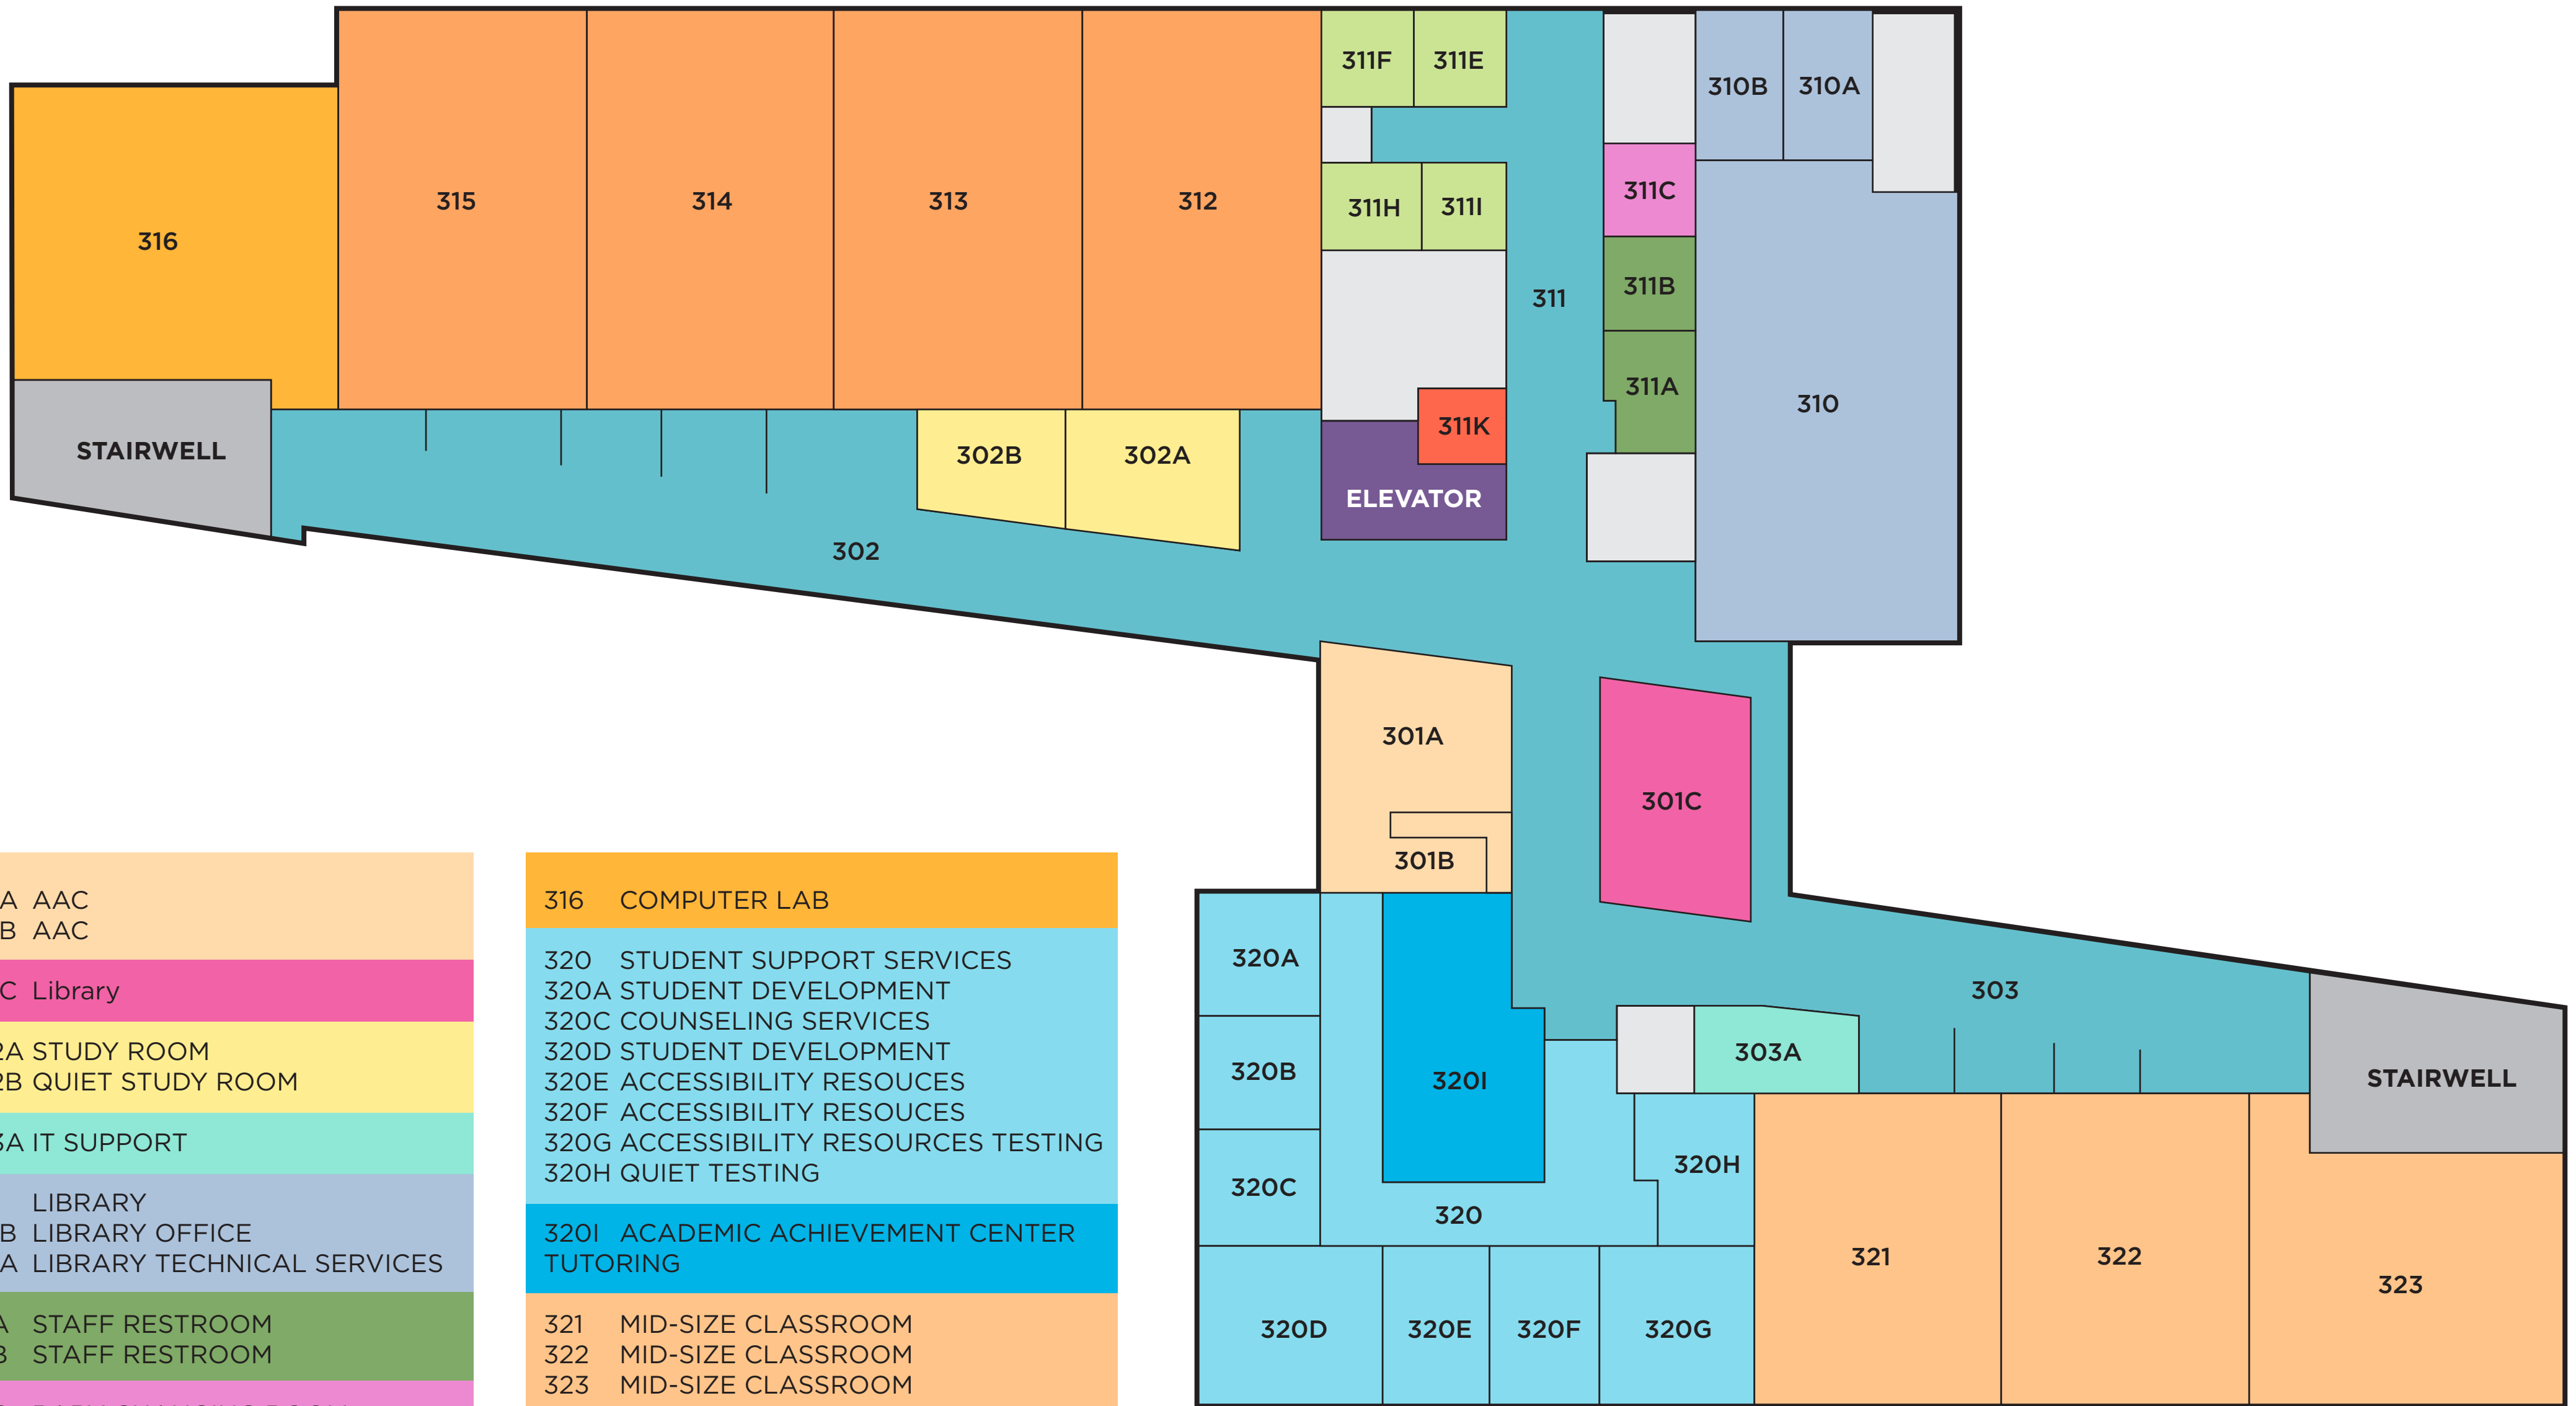

100B VESTIBULE B - Front Entrance	112 EMT SKILLS LAB	120 STUDENT LOUNGE
100A VESTIBULE A - Front Entrance	112A BREAKOUT ROOM A	120A STUDY ROOM A
	112B BREAKOUT ROOM B	120B STUDY ROOM B
	112C BREAKOUT ROOM C	120C STUDY ROOM C
	112D EMT STORAGE	120D CAFÉ
	112E EMT STUDENT STORAGE	
101A LOBBY A	113 PARAMEDIC SKILLS LAB	122 EARLY CHILDHOOD EDUCATION CENTER
101B LOBBY B	113A PARAMEDIC STORAGE	
102 LEVEL 1 WING A	113B EMS APARTMENT	
103 LEVEL 1 WING B	113C PARAMEDIC STUDENT STORAGE	
104 PUBLIC SAFETY	114 MAIN SUPPLY ROOM	
110 ENROLLMENT CENTER	115 SIMULATION SUITE	
110A ENROLLMENT COUNTER	115A DEBRIEF ROOM 1	
110A SWING OFFICE	115B DEBRIEF ROOM 2	
110B SWING OFFICE	115C IMMERSIVE LAB	
110C FINANCIAL AID OFFICE	115D SIMULATION OFFICE	
110D ADMISSIONS OFFICE	115J PEDIATRIC ROOM	
111A STAFF RESTROOM	115E STANDARD SIMULATION ROOM	
111B STAFF RESTROOM	115I CONTROL ROOM 2	
111H STUDENT RESTROOM	115F CONTROL ROOM 1	
111G STUDENT RESTROOM	115H SIMULATION APARTMENT	
111D STUDENT RESTROOM	115G LABOR & DELIVERY ROOM	
111E STUDENT RESTROOM		

301A AAC 301B AAC
301C Library
302A STUDY ROOM 302B QUIET STUDY ROOM
303A IT SUPPORT
310 LIBRARY 310B LIBRARY OFFICE 310A LIBRARY TECHNICAL SERVICES
311A STAFF RESTROOM 311B STAFF RESTROOM
311C BABY CHANGING ROOM
311I STUDENT RESTROOM 311H STUDENT RESTROOM 311E STUDENT RESTROOM 311F STUDENT RESTROOM
312 LARGE-SIZE CLASSROOM 313 LARGE-SIZE CLASSROOM 314 LARGE-SIZE CLASSROOM 315 LARGE-SIZE CLASSROOM