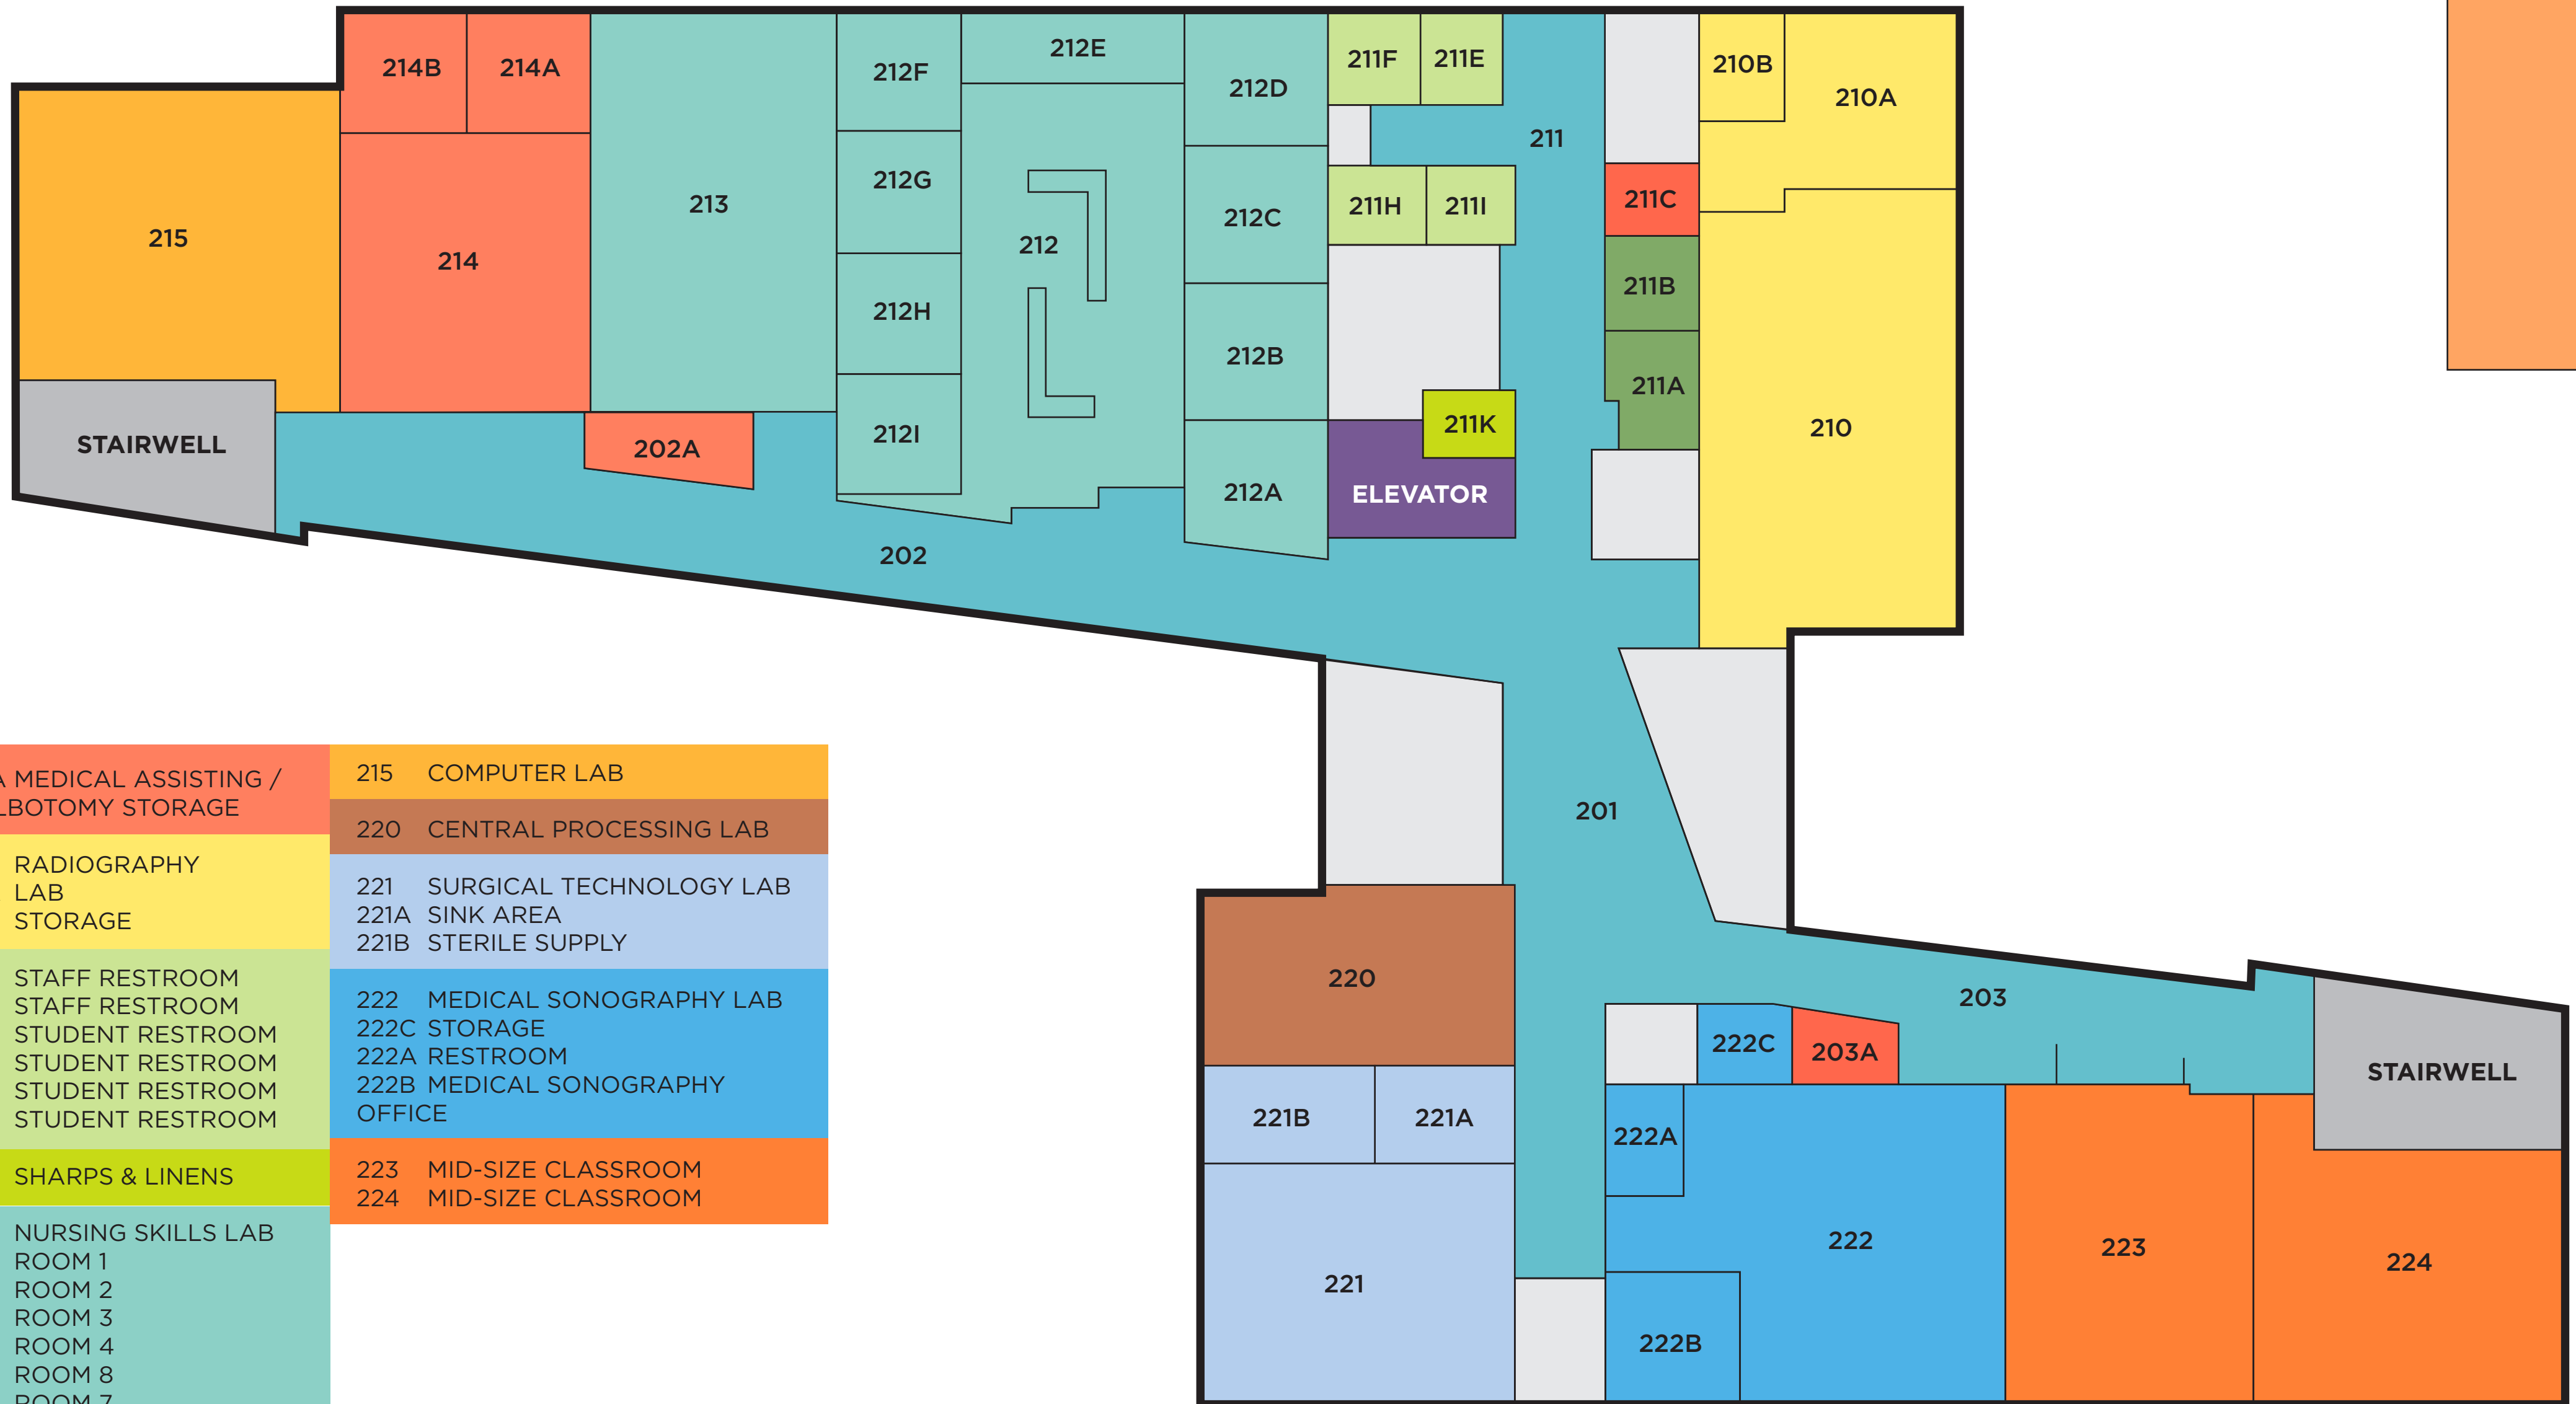

100B VESTIBULE B - Front Entrance	112 EMT SKILLS LAB	120 STUDENT LOUNGE
100A VESTIBULE A - Front Entrance	112A BREAKOUT ROOM A	120A STUDY ROOM A
	112B BREAKOUT ROOM B	120B STUDY ROOM B
	112C BREAKOUT ROOM C	120C STUDY ROOM C
	112D EMT STORAGE	120D CAFÉ
	112E EMT STUDENT STORAGE	
101A LOBBY A	113 PARAMEDIC SKILLS LAB	122 EARLY CHILDHOOD EDUCATION CENTER
101B LOBBY B	113A PARAMEDIC STORAGE	
102 LEVEL 1 WING A	113B EMS APARTMENT	
103 LEVEL 1 WING B	113C PARAMEDIC STUDENT STORAGE	
104 PUBLIC SAFETY	114 MAIN SUPPLY ROOM	
110 ENROLLMENT CENTER	115 SIMULATION SUITE	
110A ENROLLMENT COUNTER	115A DEBRIEF ROOM 1	
110A SWING OFFICE	115B DEBRIEF ROOM 2	
110B SWING OFFICE	115C IMMERSIVE LAB	
110C FINANCIAL AID OFFICE	115D SIMULATION OFFICE	
110D ADMISSIONS OFFICE	115J PEDIATRIC ROOM	
111A STAFF RESTROOM	115E STANDARD SIMULATION ROOM	
111B STAFF RESTROOM	115I CONTROL ROOM 2	
111H STUDENT RESTROOM	115F CONTROL ROOM 1	
111G STUDENT RESTROOM	115H SIMULATION APARTMENT	
111D STUDENT RESTROOM	115G LABOR & DELIVERY ROOM	
111E STUDENT RESTROOM		

202A MEDICAL ASSISTING / PHELBOTOMY STORAGE	215 COMPUTER LAB
210 RADIOGRAPHY 210A LAB 210B STORAGE	220 CENTRAL PROCESSING LAB
211A STAFF RESTROOM 211B STAFF RESTROOM 211I STUDENT RESTROOM 211H STUDENT RESTROOM 211E STUDENT RESTROOM 211F STUDENT RESTROOM	221 SURGICAL TECHNOLOGY LAB 221A SINK AREA 221B STERILE SUPPLY
211K SHARPS & LINENS	222 MEDICAL SONOGRAPHY LAB 222C STORAGE 222A RESTROOM 222B MEDICAL SONOGRAPHY OFFICE
212 NURSING SKILLS LAB 212A ROOM 1 212B ROOM 2 212C ROOM 3 212D ROOM 4 212I ROOM 8 212H ROOM 7 212G ROOM 6 212F ROOM 5 212E NURSING STORAGE 213 NURSING CLASSROOM	223 MID-SIZE CLASSROOM 224 MID-SIZE CLASSROOM
214 MEDICAL ASSISTING & PHELBOTOMY LAB 214A MEDICAL ASSISTING ROOM 214B PHELBOTOMY ROOM	