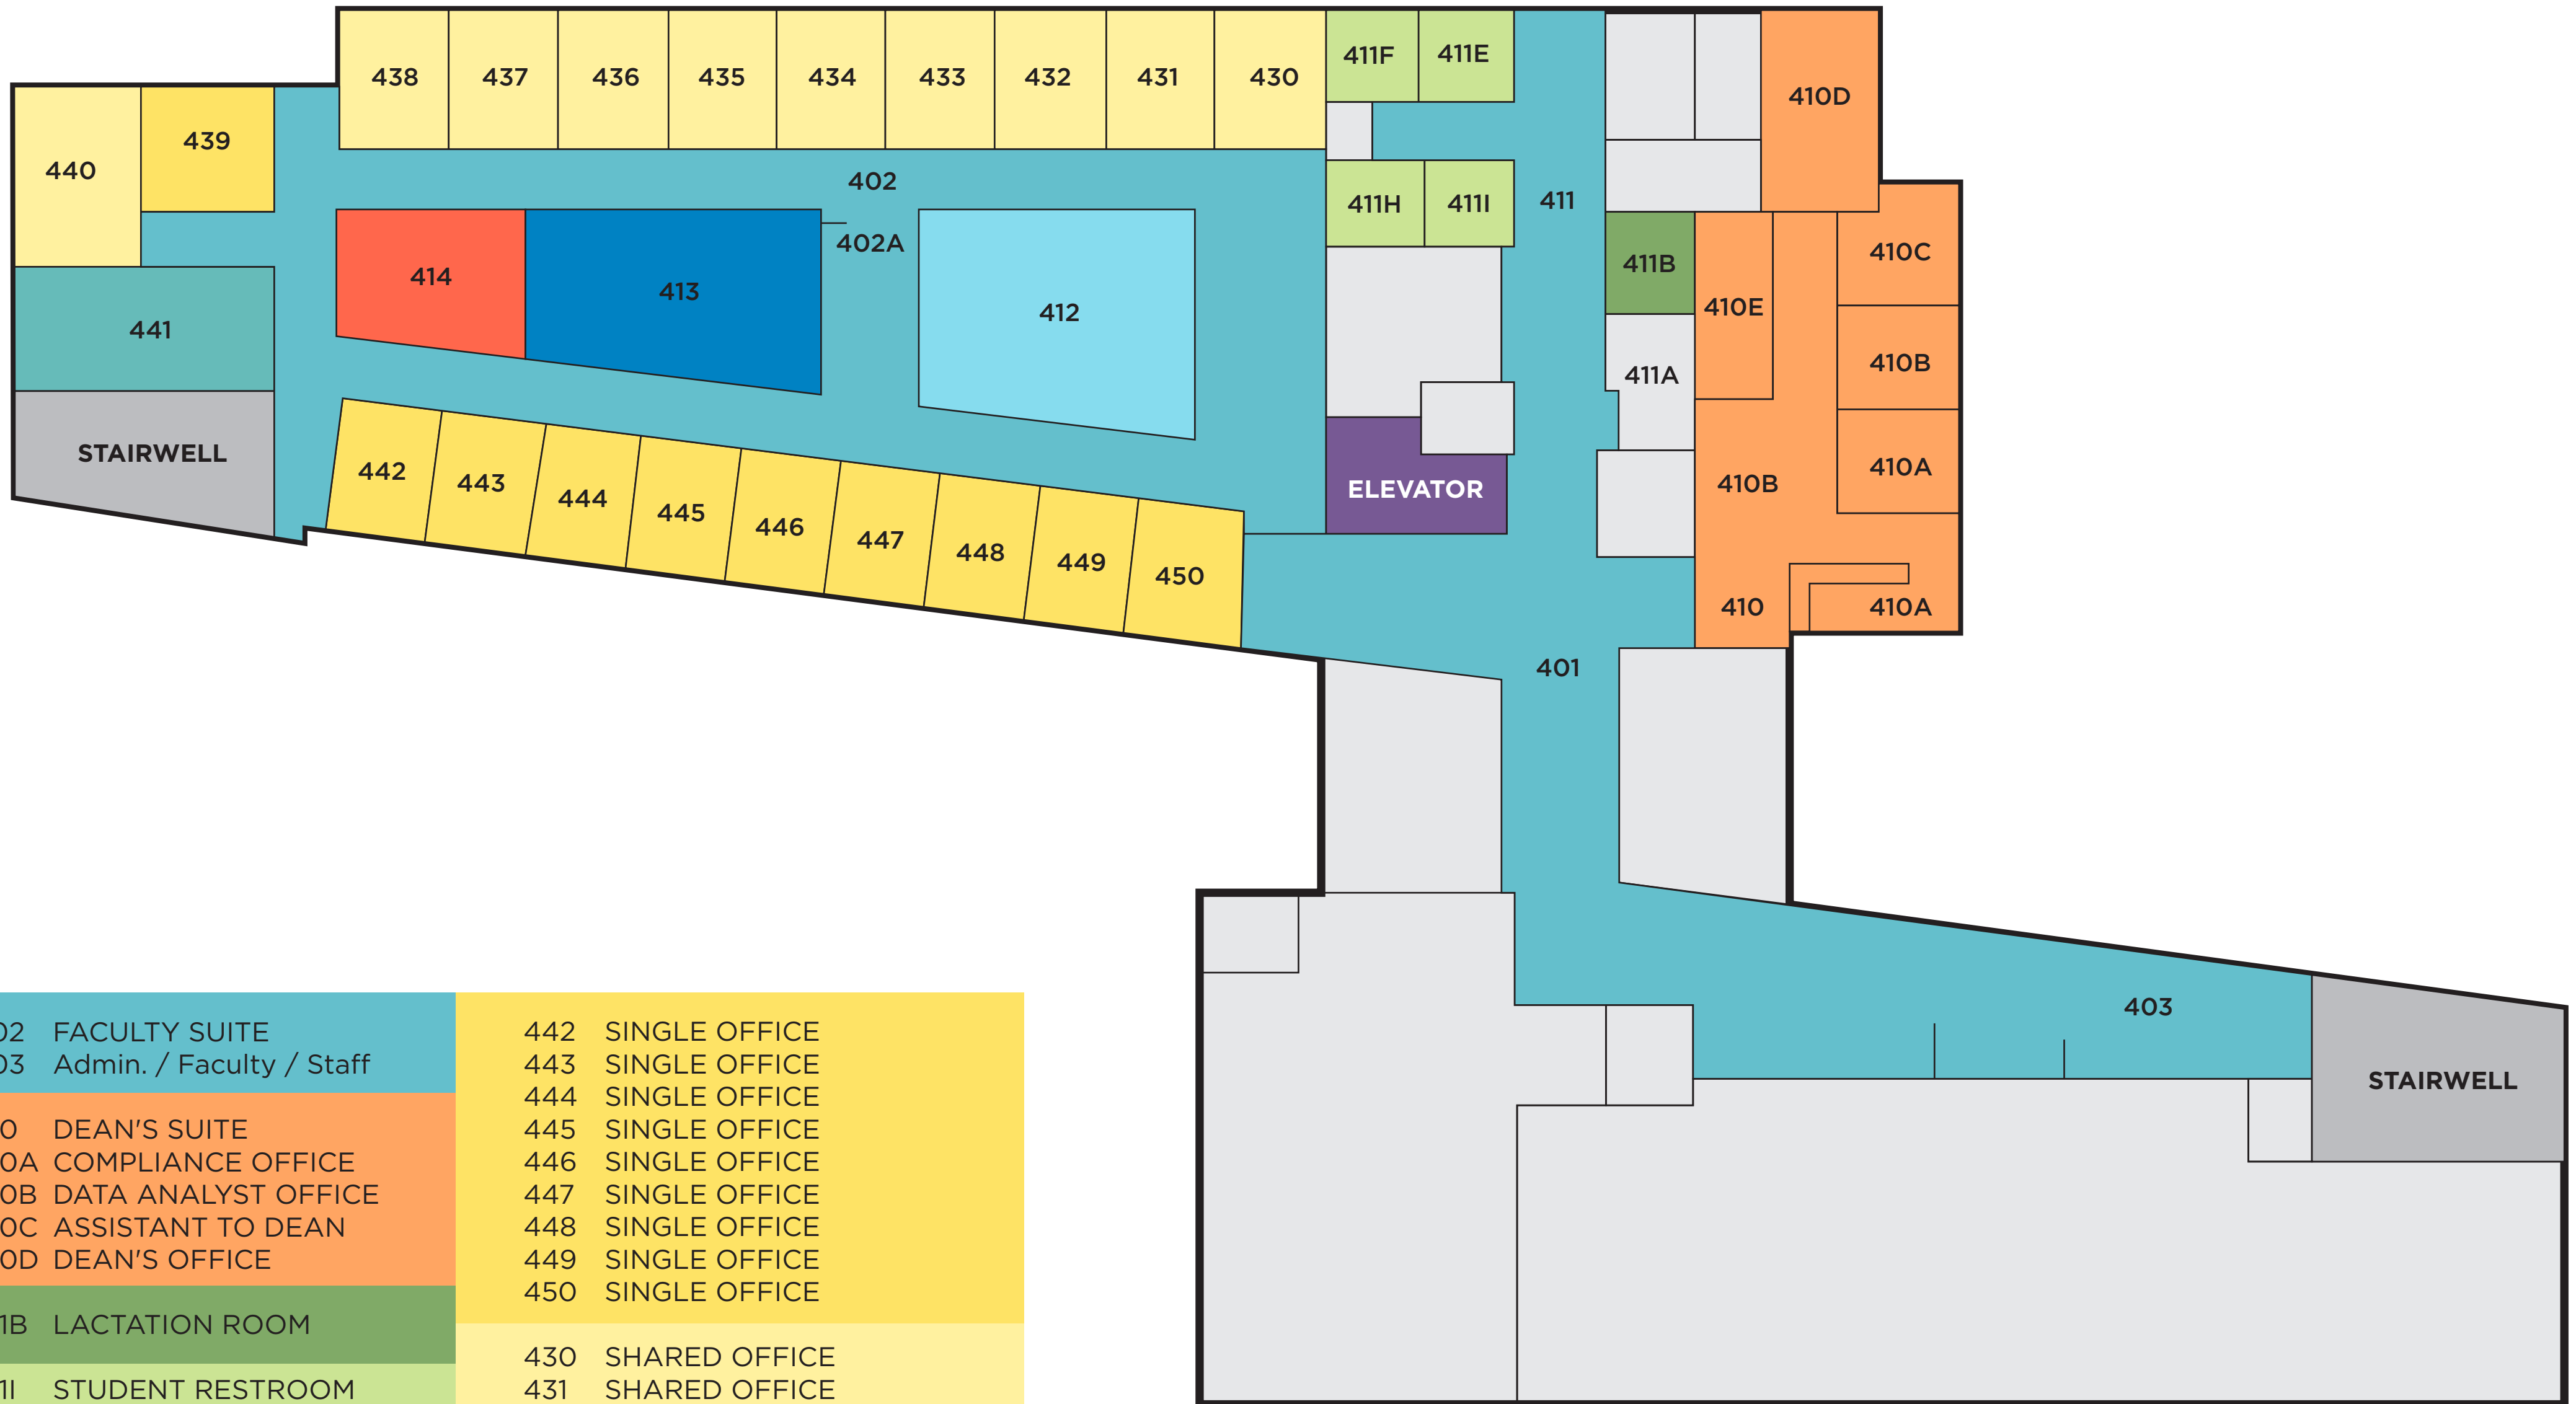

402	FACULTY SUITE	442	SINGLE OFFICE
403	Admin. / Faculty / Staff	443	SINGLE OFFICE
410	DEAN'S SUITE	444	SINGLE OFFICE
410A	COMPLIANCE OFFICE	445	SINGLE OFFICE
410B	DATA ANALYST OFFICE	446	SINGLE OFFICE
410C	ASSISTANT TO DEAN	447	SINGLE OFFICE
410D	DEAN'S OFFICE	448	SINGLE OFFICE
411B	LACTATION ROOM	449	SINGLE OFFICE
411I	STUDENT RESTROOM	450	SINGLE OFFICE
411H	STUDENT RESTROOM	430	SHARED OFFICE
411E	STUDENT RESTROOM	431	SHARED OFFICE
411F	STUDENT RESTROOM	432	SHARED OFFICE
412	CONFERENCE ROOM	433	SHARED OFFICE
413	ADJUNCT OFFICE	434	SHARED OFFICE
441	FACULTY LOUNGE	435	SHARED OFFICE
		436	SHARED OFFICE
		437	SHARED OFFICE
		438	SHARED OFFICE
		439	SINGLE OFFICE
		440	SHARED OFFICE